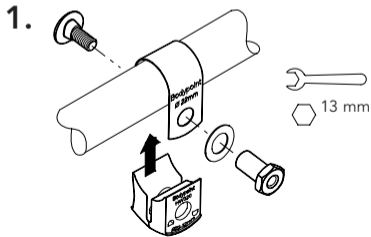

558 First Ave. S., Suite 300
Seattle, WA 98104
206.405.4555 | 800.547.5716
www.bodypoint.com

Band Clamp

Art No. HW320-22, HW320-25,
HW320-29, HW320-30,
HW320-32, HW320-27X33

2(a).

2(b).