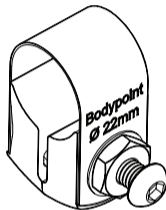

558 First Ave. S., Suite 300
Seattle, WA 98104
206.405.4555 | 800.547.5716
www.bodypoint.com

Band Clamp

Art No. HW320-22, HW320-25,
HW320-29, HW320-30,
HW320-32, HW320-27X33

2(a).

2(b).