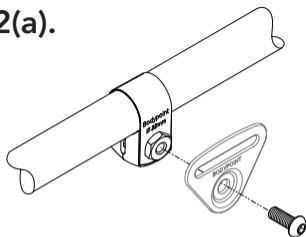

558 First Ave. S., Suite 300
Seattle, WA 98104
206.405.4555 | 800.547.5716
www.bodypoint.com

Band Clamp

Art No. HW320-22, HW320-25,
HW320-29, HW320-30,
HW320-32, HW320-27X33

2(a).

2(b).